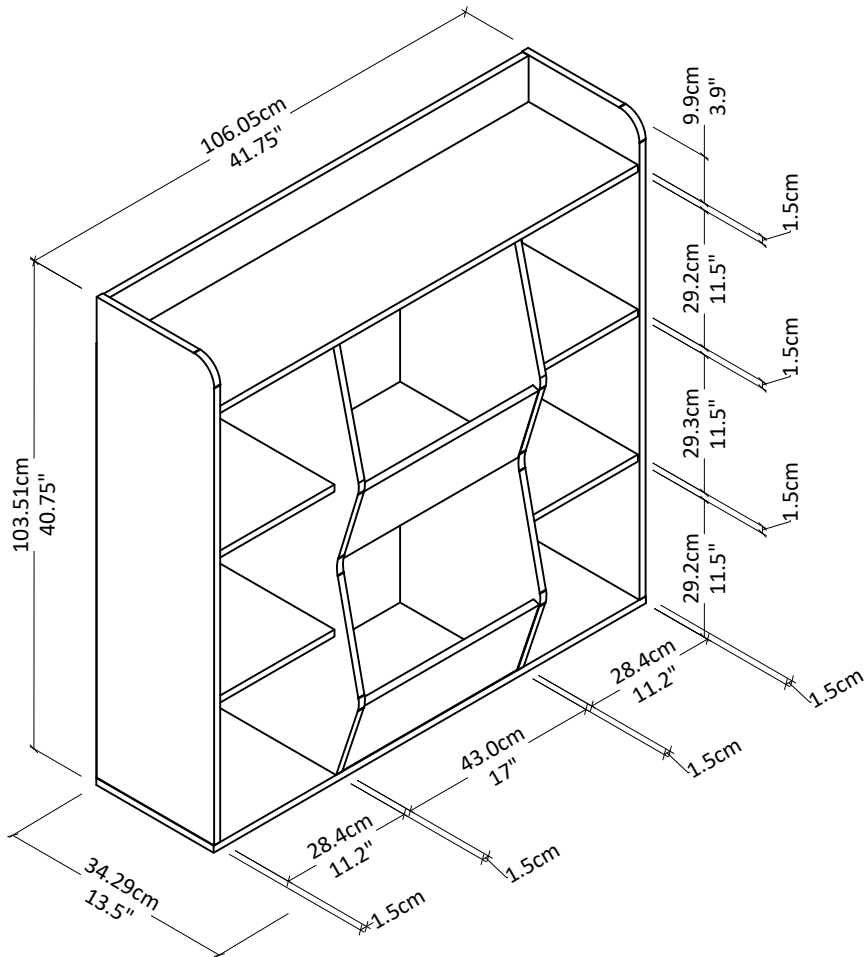

# 4865xxxCOM- TOY STORAGE

Finish: **White-Gray-Navy-Blonde Oak**

Wood breakdown: 95%  
Total storage: 13.29 cubic feet

Overall Product Size:  
41.75"W x 13.50"D x 40.75"H  
106.05cm L x 34.29cm W x 103.51cm H

Maximum Weight Capacities  
Unit Weight: 64.1 lbs. (29.1 Kgs)