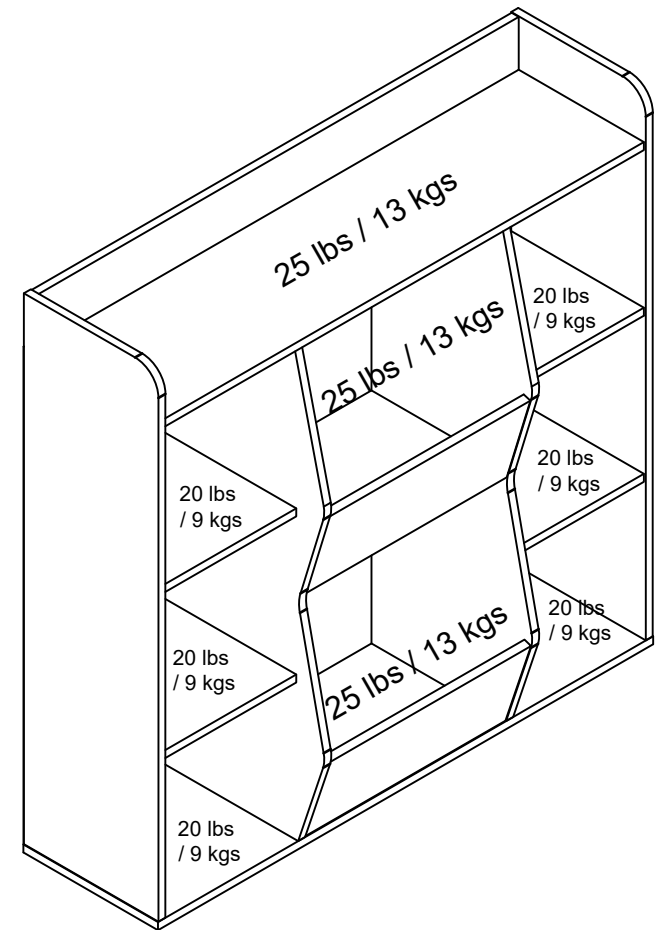

# 4865xxxCOM- TOY STORAGE

Finish: **White-Gray-Navy-Blonde Oak**

Wood breakdown: 95%  
Total storage: 13.29 cubic feet

Overall Product Size:  
41.75"W x 13.50"D x 40.75"H  
106.05cm L x 34.29cm W x 103.51cm H

Maximum Weight Capacities  
Unit Weight: 64.1 lbs. (29.1 Kgs)